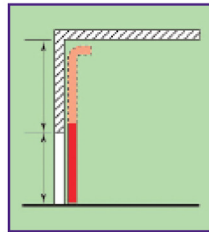

## OVERHEAD SECTIONAL DOORS

The standard form of door used to complete loading bays. These doors are built to be robust, simple and with speed in mind

Dimensions W x H mm	Price Each	Price 3+
2500 x 2750	£1573.00	£1273.00
2600 x 2870	£1626.00	£1326.00
2800 x 2870	£1675.00	£1375.00
3000 x 3000	£1796.00	£1496.00
4000 x 5200	£4062.00	£3712.00

## HORIZONTAL SECTIONAL DOORS

Can be made fully automated - CALL FOR DETAILS!

Dimensions W x H mm	Price Each	Price 3+
2500 x 3000	£2782.00	£2482.00
3500 x 3000	£3318.00	£3018.00
3500 x 4000	£4182.00	£3832.00
4000 x 3000	£3735.00	£3435.00
4000 x 5000	£5181.00	£4781.00
5000 x 5000	£6193.00	£5793.00