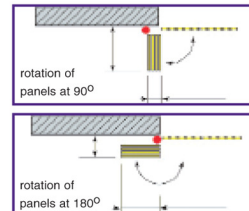

## OVERHEAD SECTIONAL DOORS

The standard form of door used to complete loading bays. These doors are built to be robust, simple and with speed in mind

Dimensions W x H mm	Price Each	Price 3+
2500 x 2750	£1573.00	£1273.00
2600 x 2870	£1626.00	£1326.00
2800 x 2870	£1675.00	£1375.00
3000 x 3000	£1796.00	£1496.00
4000 x 5200	£4062.00	£3712.00

## HORIZONTAL SECTIONAL DOORS

Can be made fully automated - CALL FOR DETAILS!

Dimensions W x H mm	Price Each	Price 3+
2500 x 3000	£2782.00	£2482.00
3500 x 3000	£3318.00	£3018.00
3500 x 4000	£4182.00	£3832.00
4000 x 3000	£3735.00	£3435.00
4000 x 5000	£5181.00	£4781.00
5000 x 5000	£6193.00	£5793.00